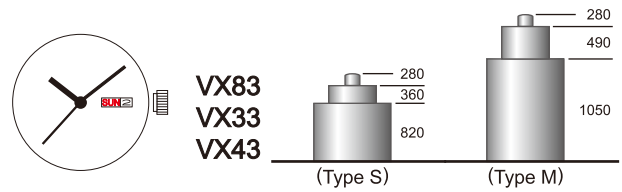

3 Hands / Day-Date Higher Hands Available