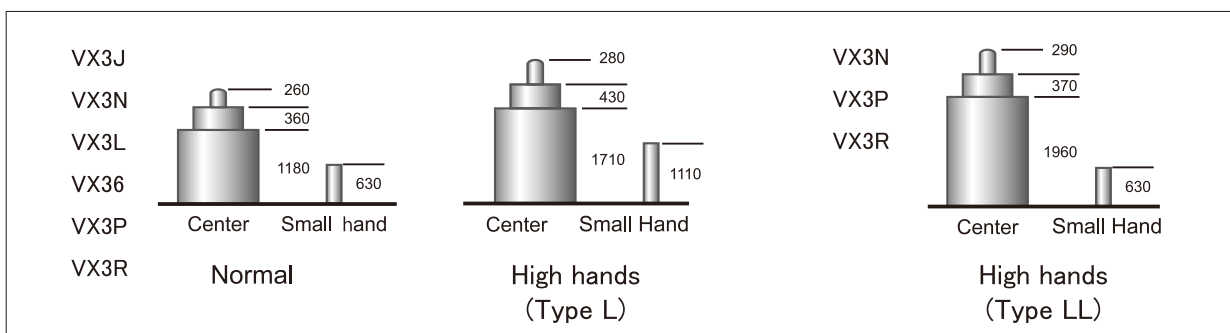

VX3FA

Day / Date / Month
Sun & Moon
Height : 3.05 mm
Battery life : 3 years
(SR916SW)

VX3HA

Day / Date
Sun & Moon
Height : 3.05mm
Battery life : 3 years
(SR916SW)

VX3MA

Day / Date
Sun & Moon
Height : 3.05 mm
Battery life : 3 years
(SR916SW)

● MULTI - FUNCTION (RETROGRADE)

VX3SE

Retrograde day
Date / 24 hour
Height : 3.86 mm
Battery life : 3 years
(SR920SW)

VX3TE

Retrograde day
Date / 24 hour
Height : 3.86 mm
Battery life : 3 years
(SR920SW)

SOLAR SERIES

AS01

3 hands
Height : 3.45 mm
Power storage : 4 month

NEW

AS06

3 hands
Height : 3.45 mm
Power storage : 2 month

MOVEMENT SIZE : 7 3/4''

NEW

(Second hand : Aluminium)