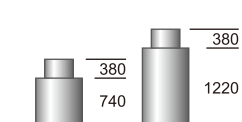

VX00
2 Hands

VX00A1 Normal
VX00A2 Higher Hands

VX01
3 Hands

VX01B1 Normal
VX01B2 Higher Hands

Higher Hands Available

VX10
2 Hands

VX10A1 Normal
VX10A2 Higher Hands

VX11
3 Hands

VX11B1 Normal
VX11B2 Higher Hands

STANDARD

Y12 AL YR

Long stem available

MOVEMENT SIZE : 6 × 8'''

AL20/Y120

2 hands
Height : 2.99 mm
Battery life : 2 years
(SR626SW)

Y120G