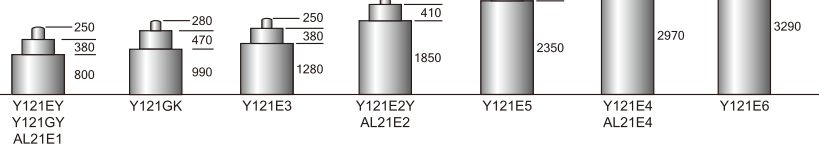

STANDARD

Y12 AL YR

Long stem available

MOVEMENT SIZE : 6 × 8'''

AL20/Y120

2 hands
Height : 2.99 mm
Battery life : 2 years
(SR626SW)

Y120G

4 YEARS

2 hands
Height : 2.99 mm
Battery life : 4 years
(SR626SW)

MOVEMENT SIZE : 6 × 8'''

AL21/Y121

3 hands
Height : 2.99 mm
Battery life : 2 years
(SR626SW)

Y121ER

3 hands
Height : 2.99 mm
Battery life : 2 years
(SR626SW)

Y121G

4 YEARS

3 hands
Height : 2.99 mm
Battery life : 4 years
(SR626SW)

Y127

3 hands
Height : 2.99 mm
Battery life : 1.5 years
(SR626SW)

High Power Torque

AL35

3 hands
Height : 2.99 mm
Battery life : 2 years
(SR626SW)

AL55

3 hands
Height : 2.99mm
Battery life : 2 years
(SR626SW)

MOVEMENT SIZE : 10 1/2'''

YR67

3 hands
Height : 3.05 mm
Battery life : 1.5 years
(SR927SW)

High Power Torque

Higher Hands Available

Y120

Y121 / AL21