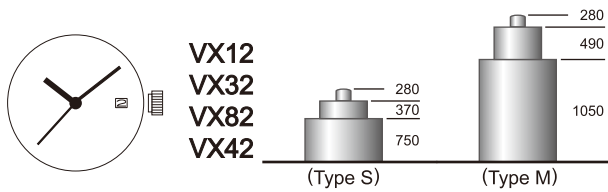

VX44E

3 hands / Circular day / Date
Height : 2.98 mm
Battery life : 3 years
(SR920SW)

3 Hands / Date Higher Hands Available