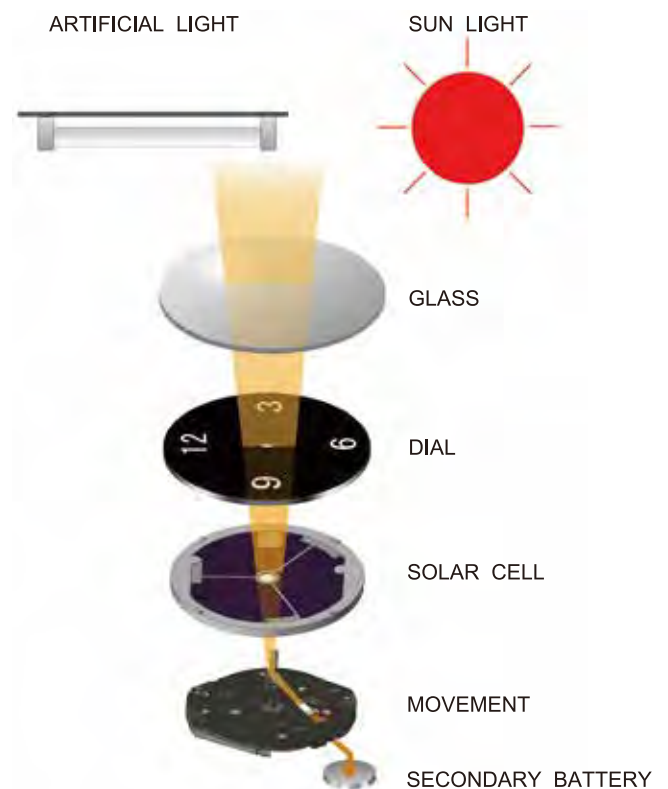

AS & VS

NEW SOLAR SERIES

Lights activate a watch,
anywhere anytime !