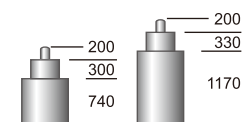

VX01B1 Normal
VX01B2 Higher Hands

Higher Hands Available

VX10
2 Hands