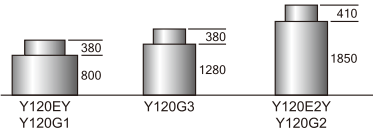

AL55

3 hands
Height : 2.99mm
Battery life : 2 years
(SR626SW)

MOVEMENT SIZE : 10 1/2'''

YR67

3 hands
Height : 3.05 mm
Battery life : 1.5 years
(SR927SW)

High Power Torque

Higher Hands Available

Y120